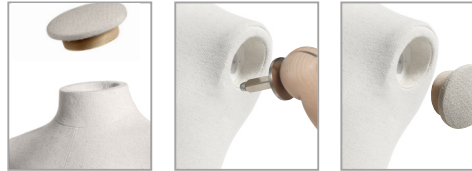

83.5 cm
32⁷/₈"

orientable head

CAP4/72.8/...(*) push and pull ARMCAP1/72.8/...(*)

(*) Optional

© Copyright 2016. SAS MAPI WINDOW FRANCE. All rights reserved.

Mensurations cm / Measurements inch

Poitrine / bust	62 cm	24 ³ / ₈ "
Taille / waist	57 cm	22 ¹ / ₂ "
Ventre / hips	68 cm	26 ³ / ₄ "

Confection / Clothing	EUR	FR	US
-----------------------	-----	----	----

Measurements are based on average size of the mannequins in the collection and some positions may vary in size.

Black tripod stand (Tripod K) included.