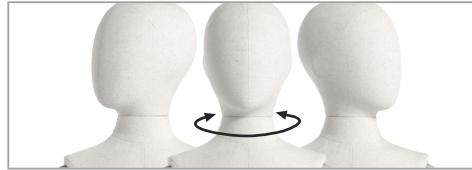

83.5 cm
32⁷/₈"

orientable head

CAP4/72.8/...(*) push and pull ARMCAP1/72.8/...(*)

(*) Optional

© Copyright 2016. SAS MAPI WINDOW FRANCE. All rights reserved.

Mensurations cm / Measurements inch

Poitrine / bust	62 cm	24 ³ / ₈ "
Taille / waist	57 cm	22 ¹ / ₂ "
Ventre / hips	68 cm	26 ³ / ₄ "

Confection / Clothing	EUR	FR	US
-----------------------	-----	----	----

Measurements are based on average size of the mannequins in the collection and some positions may vary in size.

Black tripod stand (Tripod K) included.